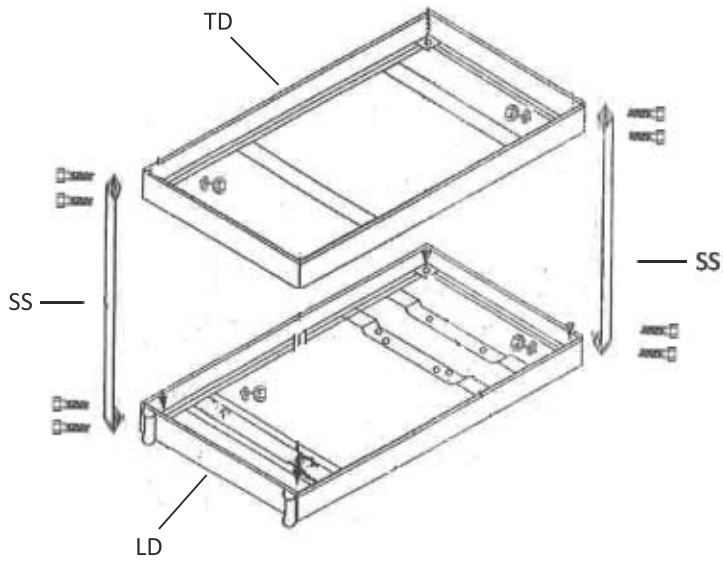

LSC-2448-SC

| NO. | PART NUMBER | DESC. | QTY |
|-----|----------------|-----------------------|-----|
| 1 | LSC-2448-SC-1 | NYLON LOCK NUT | 47 |
| 2 | LSC-2448-SC-2 | FLAT WASHER | 47 |
| 3 | LSC-2448-SC-3 | HEX HEAD BOLT | 46 |
| 4 | LSC-2448-SC-4 | HEX HEAD BOLT | 1 |
| 5 | LSC-2448-SC-5 | REAR AXLE SUPPORT | 1 |
| 6 | LSC-2448-SC-6 | WHEEL | 4 |
| 7 | LSC-2448-SC-7 | LEFT REAR AXLE BRACE | 1 |
| 8 | LSC-2448-SC-8 | RIGHT REAR AXLE BRACE | 1 |
| 9 | LSC-2448-SC-9 | FRONT AXLE SUPPORT | 1 |
| 10 | LSC-2448-SC-10 | FRONT AXLE BRACE | 1 |
| 11 | LSC-2448-SC-11 | STEERING LINK | 1 |
| 12 | LSC-2448-SC-12 | YOKE | 1 |
| 13 | LSC-2448-SC-13 | HANDLE COUPLER | 1 |
| 15 | LSC-2448-SC-15 | PULL HANDLE | 1 |
| 16 | LSC-2448-SC-16 | NYLON LOCK NUT | 4 |
| 17 | LSC-2448-SC-17 | FLAT WASHER | 4 |
| LD | LSC-2448-SC-LD | LOWER DECK | 1 |
| SS | LSC-2448-SC-SS | SIDE SUPPORT | 4 |
| TD | LSC-2448-SC-TD | TOP DECK | 1 |