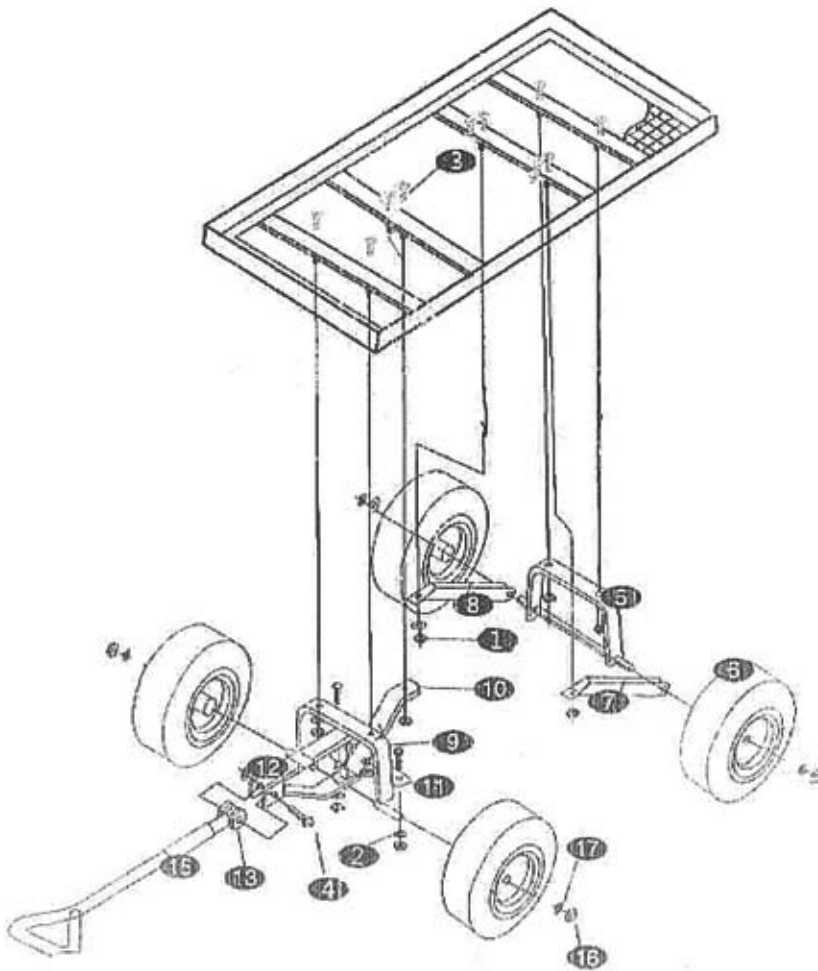

LSC-2448-SC

| NO. | PART NUMBER | DESC. | QTY |
|-----|----------------|-----------------------|-----|
| 1 | LSC-2448-SC-1 | NYLON LOCK NUT | 47 |
| 2 | LSC-2448-SC-2 | FLAT WASHER | 47 |
| 3 | LSC-2448-SC-3 | HEX HEAD BOLT | 46 |
| 4 | LSC-2448-SC-4 | HEX HEAD BOLT | 1 |
| 5 | LSC-2448-SC-5 | REAR AXLE SUPPORT | 1 |
| 6 | LSC-2448-SC-6 | WHEEL | 4 |
| 7 | LSC-2448-SC-7 | LEFT REAR AXLE BRACE | 1 |
| 8 | LSC-2448-SC-8 | RIGHT REAR AXLE BRACE | 1 |
| 9 | LSC-2448-SC-9 | FRONT AXLE SUPPORT | 1 |
| 10 | LSC-2448-SC-10 | FRONT AXLE BRACE | 1 |
| 11 | LSC-2448-SC-11 | STEERING LINK | 1 |
| 12 | LSC-2448-SC-12 | YOKE | 1 |
| 13 | LSC-2448-SC-13 | HANDLE COUPLER | 1 |
| 15 | LSC-2448-SC-15 | PULL HANDLE | 1 |
| 16 | LSC-2448-SC-16 | NYLON LOCK NUT | 4 |
| 17 | LSC-2448-SC-17 | FLAT WASHER | 4 |
| LD | LSC-2448-SC-LD | LOWER DECK | 1 |
| SS | LSC-2448-SC-SS | SIDE SUPPORT | 4 |
| TD | LSC-2448-SC-TD | TOP DECK | 1 |